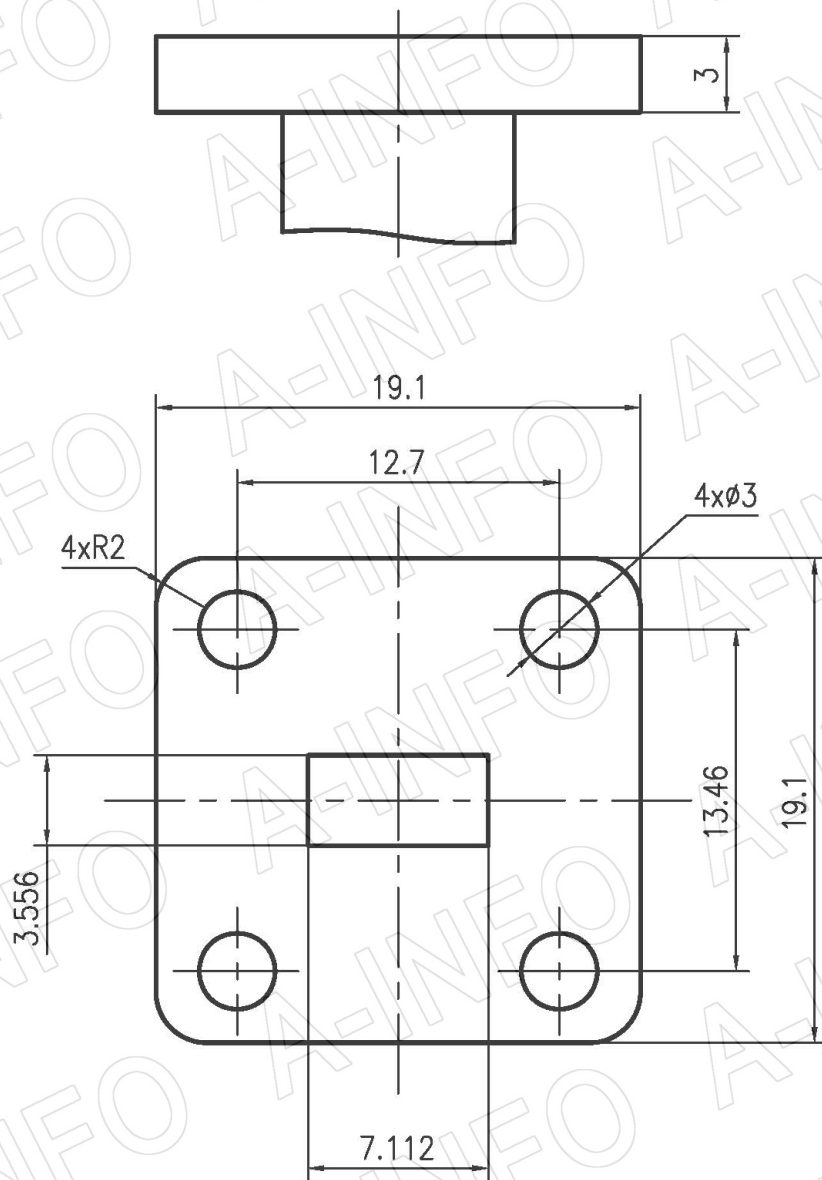

## Technical Specification

Frequency Range(GHz)	30.0 – 40.0
Waveguide	WR28
Gain(dBi)	15 Typ.
Polarization	Dual Linear
3dB Beamwidth(deg)	E Plane: 25 Typ.
	H Plane: 25 Typ.
Cross Pol. Isolation(dB)	40 Typ.
Port to Port Isolation(dB)	40 Typ. ; 30 Min.
VSWR	A Type: 1.80:1 Typ.
	C Type: 1.80:1 Typ.
Output	A Type: FBP320(UBR320) (Modified with 4xM3 D3)
	C Type: 2.92mm-Female or 2.4mm-Female
Material	Cu
Finish	Gold Plated, Gray Paint
Size(mm)	A Type: 31.7 x 31.7 x 91.55
	C Type: 31.7 x 54.2 x 115.6
Net Weight(Kg)	A Type: 0.36 Around
	C Type: 0.44 Around

## Outline Drawing (Size: mm)

FBP320 Output (P/N: LB-CH-28-15-T06-A)

**AINFO Inc.**

China(Beijing): Tel: (+86) 10-6266-7326,  
China(Chengdu): Tel: (+86) 28-8519-2786,  
USA : Tel: (+1) 949-639-9688,

Page 1 of 11

## 2.92mm-Female Output (P/N: LB-CH-28-15-T06-C-KF)

For 2.4mm-Female output outline drawing, please contact A-INFO.

## Flange Drawing (Size: mm)

**FBP320**