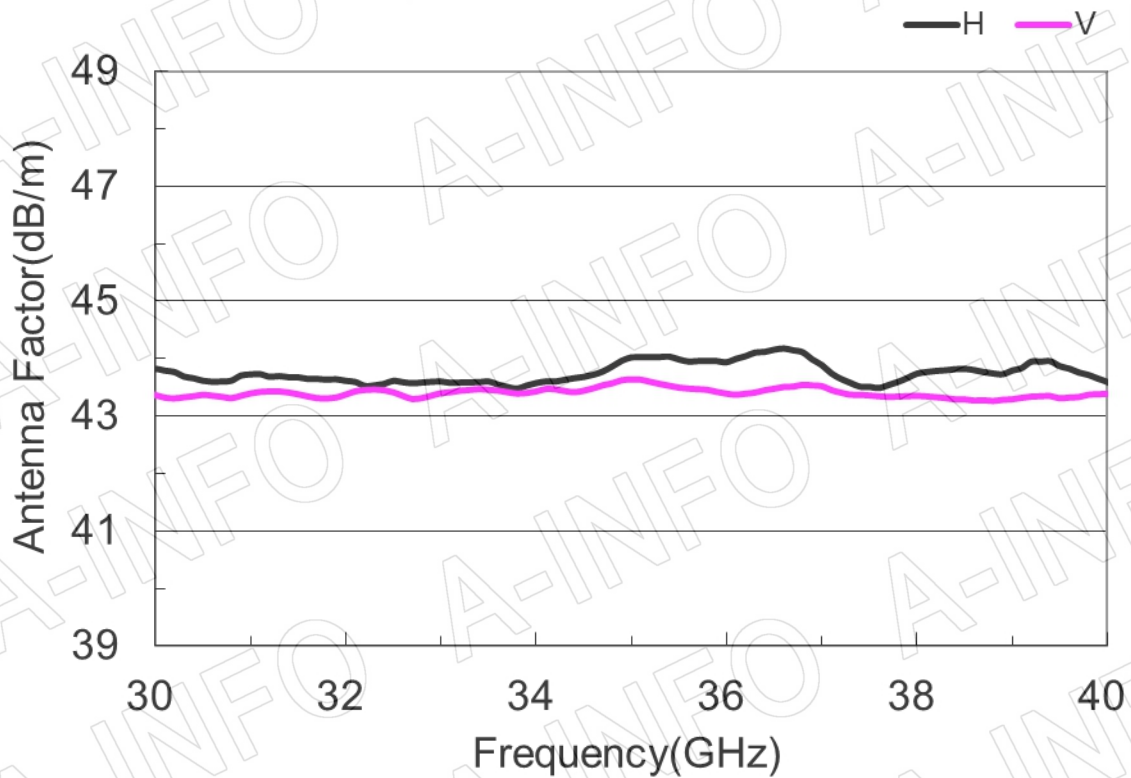

Test Results

1. Gain and Antenna Factor