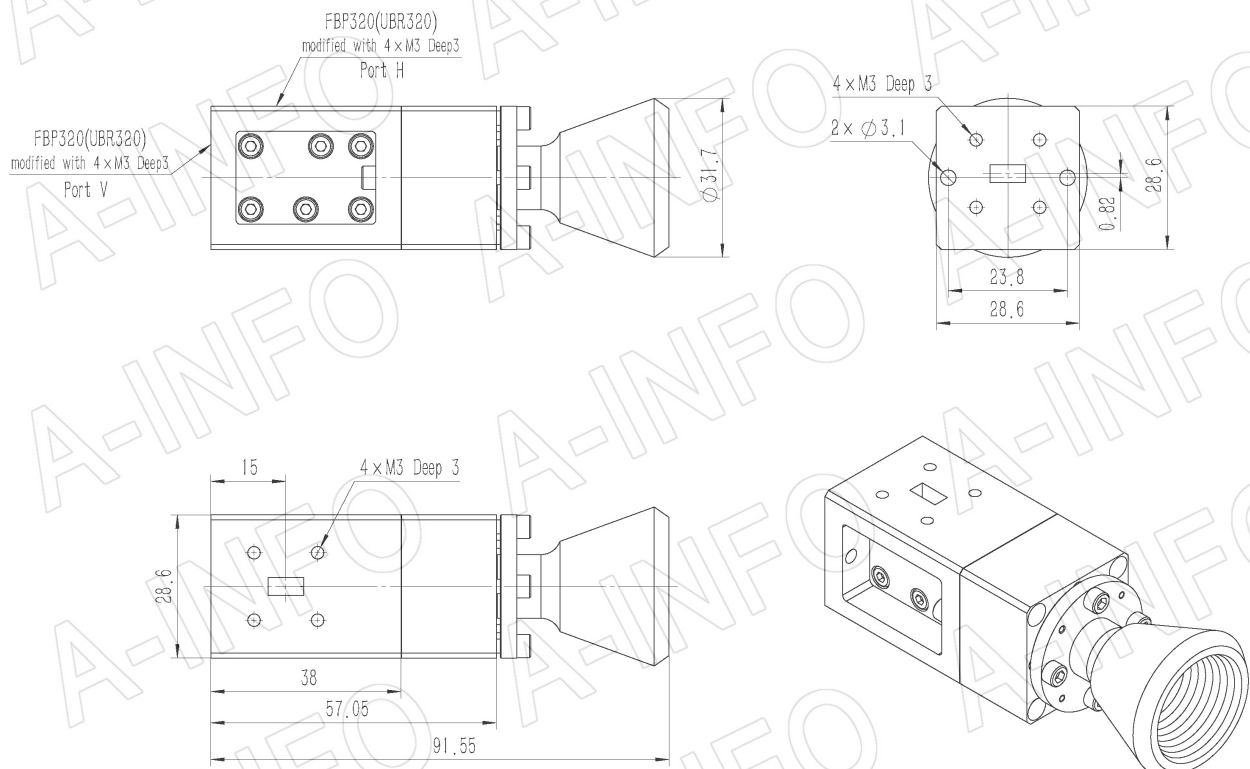

Outline Drawing (Size: mm)

FBP320 Output (P/N: LB-CH-28-15-T06-A)

AINFO Inc.

China(Beijing): Tel: (+86) 10-6266-7326,
China(Chengdu): Tel: (+86) 28-8519-2786,
USA : Tel: (+1) 949-639-9688,

Page 1 of 11

(+86) 10-6266-7327 Fax: (+86) 10-6266-7379
(+86) 28-8519-3044 Fax: (+86) 28-8519-3068
(+1) 949-639-9608 Fax: (+1) 949-639-9670

Website: www.ainfoinc.com
Email: sales@ainfoinc.com