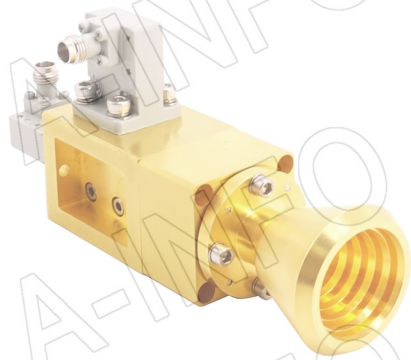

## Technical Specification

Frequency Range(GHz)	30.0 – 40.0
Waveguide	WR28
Gain(dBi)	15 Typ.
Polarization	Dual Linear
3dB Beamwidth(deg)	E Plane: 25 Typ.
	H Plane: 25 Typ.
Cross Pol. Isolation(dB)	40 Typ.
Port to Port Isolation(dB)	40 Typ. ; 30 Min.
VSWR	A Type: 1.80:1 Typ.
	C Type: 1.80:1 Typ.
Output	A Type: FBP320(UBR320) (Modified with 4xM3 D3)
	C Type: 2.92mm-Female or 2.4mm-Female
Material	Cu
Finish	Gold Plated, Gray Paint
Size(mm)	A Type: 31.7 x 31.7 x 91.55
	C Type: 31.7 x 54.2 x 115.6
Net Weight(Kg)	A Type: 0.36 Around
	C Type: 0.44 Around

## 2.92mm-Female Output (P/N: LB-CH-28-15-T06-C-KF)

For 2.4mm-Female output outline drawing, please contact A-INFO.