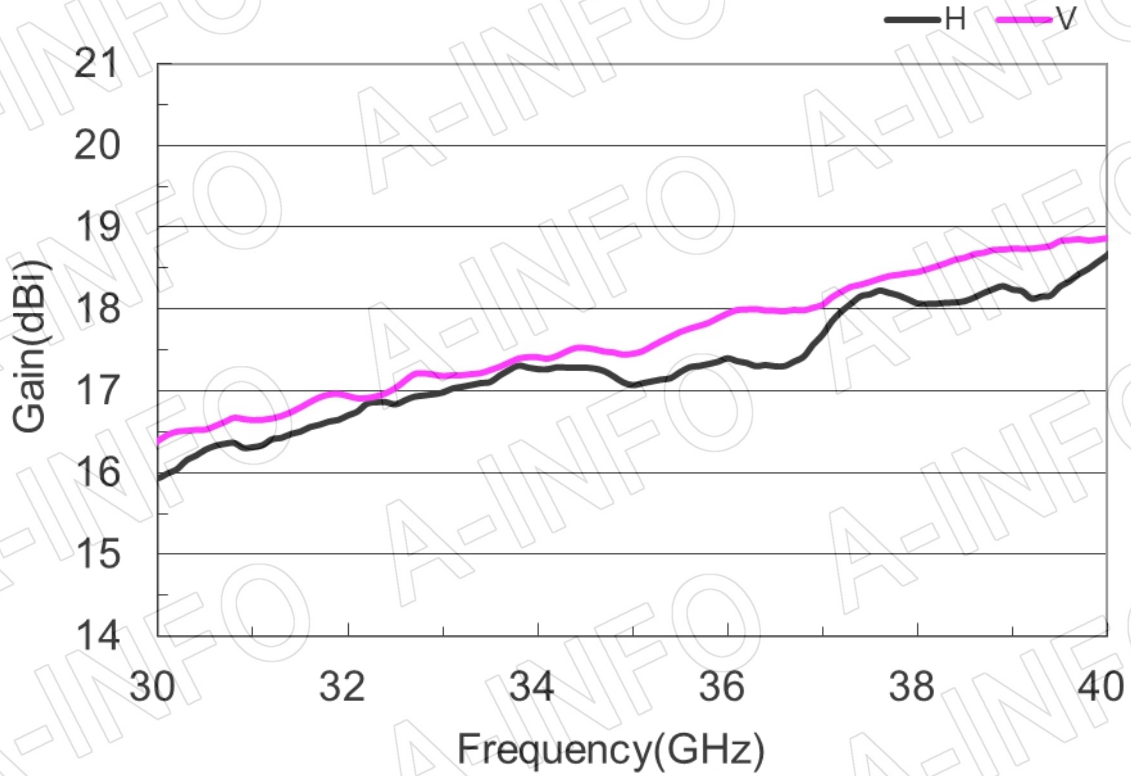

Test Results

1. Gain and Antenna Factor