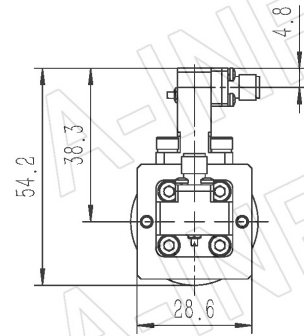

## Technical Specification

Frequency Range(GHz)	30.0 – 40.0
Waveguide	WR28
Gain(dBi)	15 Typ.
Polarization	Dual Linear
3dB Beamwidth(deg)	E Plane: 25 Typ.
	H Plane: 25 Typ.
Cross Pol. Isolation(dB)	40 Typ.
Port to Port Isolation(dB)	40 Typ. ; 30 Min.
VSWR	A Type: 1.80:1 Typ.
	C Type: 1.80:1 Typ.
Output	A Type: FBP320(UBR320) (Modified with 4xM3 D3)
	C Type: 2.92mm-Female or 2.4mm-Female
Material	Cu
Finish	Gold Plated, Gray Paint
Size(mm)	A Type: 31.7 x 31.7 x 91.55
	C Type: 31.7 x 54.2 x 115.6
Net Weight(Kg)	A Type: 0.36 Around
	C Type: 0.44 Around

## Outline Drawing (Size: mm)

FBP320 Output (P/N: LB-CH-28-15-T06-A)

**AINFO Inc.**

China(Beijing): Tel: (+86) 10-6266-7326,  
China(Chengdu): Tel: (+86) 28-8519-2786,  
USA : Tel: (+1) 949-639-9688,

Page 1 of 11

## 2.92mm-Female Output (P/N: LB-CH-28-15-T06-C-KF)

For 2.4mm-Female output outline drawing, please contact A-INFO.

## Flange Drawing (Size: mm)

**FBP320**