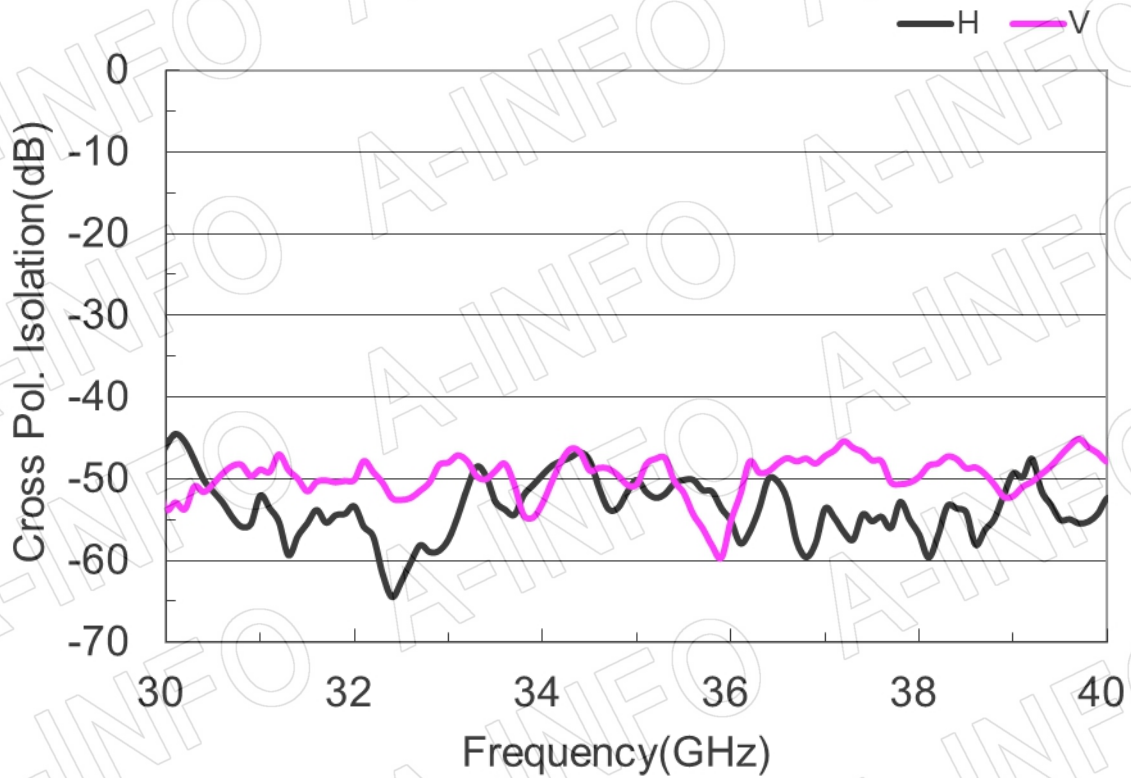

2. Cross Polarization Isolation