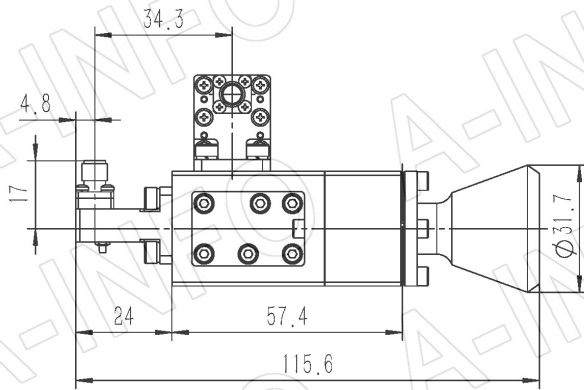

## Technical Specification

Frequency Range(GHz)	30.0 – 40.0
Waveguide	WR28
Gain(dBi)	15 Typ.
Polarization	Dual Linear
3dB Beamwidth(deg)	E Plane: 25 Typ.
	H Plane: 25 Typ.
Cross Pol. Isolation(dB)	40 Typ.
Port to Port Isolation(dB)	40 Typ. ; 30 Min.
VSWR	A Type: 1.80:1 Typ.
	C Type: 1.80:1 Typ.
Output	A Type: FBP320(UBR320) (Modified with 4xM3 D3)
	C Type: 2.92mm-Female or 2.4mm-Female
Material	Cu
Finish	Gold Plated, Gray Paint
Size(mm)	A Type: 31.7 x 31.7 x 91.55
	C Type: 31.7 x 54.2 x 115.6
Net Weight(Kg)	A Type: 0.36 Around
	C Type: 0.44 Around

## Outline Drawing (Size: mm)

FBP320 Output (P/N: LB-CH-28-15-T06-A)

**AINFO Inc.**

China(Beijing): Tel: (+86) 10-6266-7326,  
China(Chengdu): Tel: (+86) 28-8519-2786,  
USA : Tel: (+1) 949-639-9688,

Page 1 of 11

## 2.92mm-Female Output (P/N: LB-CH-28-15-T06-C-KF)

For 2.4mm-Female output outline drawing, please contact A-INFO.

## Flange Drawing (Size: mm)

**FBP320**