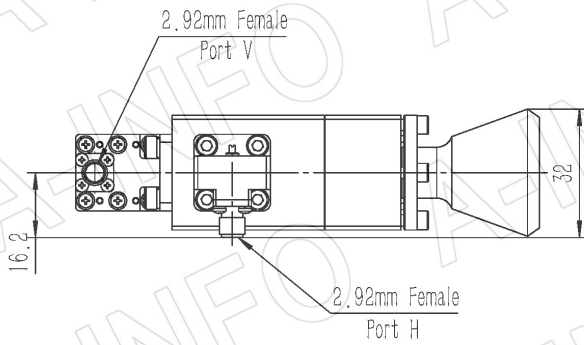

## Technical Specification

Frequency Range(GHz)	30.0 – 40.0
Waveguide	WR28
Gain(dBi)	15 Typ.
Polarization	Dual Linear
3dB Beamwidth(deg)	E Plane: 25 Typ.
	H Plane: 25 Typ.
Cross Pol. Isolation(dB)	40 Typ.
Port to Port Isolation(dB)	40 Typ. ; 30 Min.
VSWR	A Type: 1.80:1 Typ.
	C Type: 1.80:1 Typ.
Output	A Type: FBP320(UBR320) (Modified with 4xM3 D3)
	C Type: 2.92mm-Female or 2.4mm-Female
Material	Cu
Finish	Gold Plated, Gray Paint
Size(mm)	A Type: 31.7 x 31.7 x 91.55
	C Type: 31.7 x 54.2 x 115.6
Net Weight(Kg)	A Type: 0.36 Around
	C Type: 0.44 Around

## Outline Drawing (Size: mm)

FBP320 Output (P/N: LB-CH-28-15-T06-A)

**AINFO Inc.**

China(Beijing): Tel: (+86) 10-6266-7326,  
China(Chengdu): Tel: (+86) 28-8519-2786,  
USA : Tel: (+1) 949-639-9688,

Page 1 of 11

## 2.92mm-Female Output (P/N: LB-CH-28-15-T06-C-KF)

For 2.4mm-Female output outline drawing, please contact A-INFO.