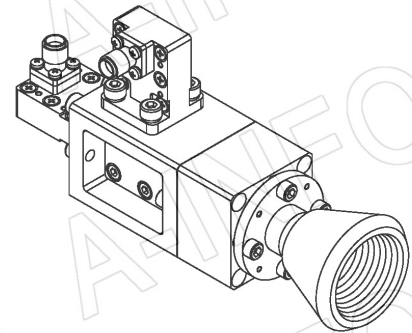

## Technical Specification

Frequency Range(GHz)	30.0 – 40.0
Waveguide	WR28
Gain(dBi)	15 Typ.
Polarization	Dual Linear
3dB Beamwidth(deg)	E Plane: 25 Typ.
	H Plane: 25 Typ.
Cross Pol. Isolation(dB)	40 Typ.
Port to Port Isolation(dB)	40 Typ. ; 30 Min.
VSWR	A Type: 1.80:1 Typ.
	C Type: 1.80:1 Typ.
Output	A Type: FBP320(UBR320) (Modified with 4xM3 D3)
	C Type: 2.92mm-Female or 2.4mm-Female
Material	Cu
Finish	Gold Plated, Gray Paint
Size(mm)	A Type: 31.7 x 31.7 x 91.55
	C Type: 31.7 x 54.2 x 115.6
Net Weight(Kg)	A Type: 0.36 Around
	C Type: 0.44 Around

## 2.92mm-Female Output (P/N: LB-CH-28-15-T06-C-KF)

For 2.4mm-Female output outline drawing, please contact A-INFO.